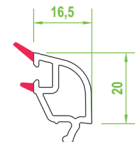

PRO 7000
AUC16.5C
30MM CONTALI İSICAM ÇİTASI
30MM TRIPLE GLAZING BEAT WITH GASKET